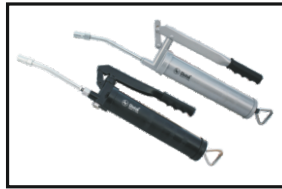

Socket Accessories

PRODUCT CATALOGUE

Garden Tool

Garden Tools (Set of 5pc)

Oil Cans

Silicon Gun (Half Round)

Air Foot Pump

Air Dust Gun