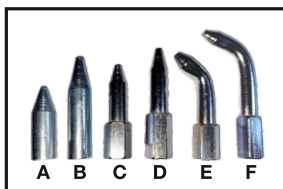

Safety Helmet

Safety Jackets

Gum Boot

Safety Belt

Hand Gloves

Socket Sets

Grease Gun Nipples

Grease Gun Coupler

Disco Bits

Welding Holder (Sumo Type)

Paint Gun

Measuring Tape (Makato)

Measuring Tape (Makato) Zinc Rivet

Measuring Tape (Lock)

Fibre Glass Tape

Diamond Cup Wheel