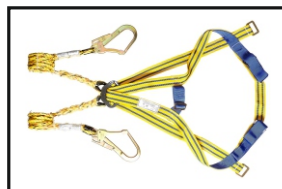

Safety Belt