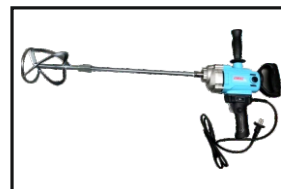

PVC Level Tube

Marble Cutting Machines

Angle Grinder 801 & 6100

Impact Drill 13mm

Drill 10mm

Angle Grinder Pro Series

Angle Grinder 801

Paint Mixer