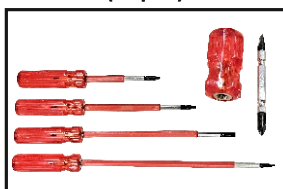

Combination Plier
(CRV)

T Socket Spanners

Allen Keys & Set

Screw Driver

Hexagonal Screw Driver

Garden Tool

Garden Tool

DOE & Ring Spanners